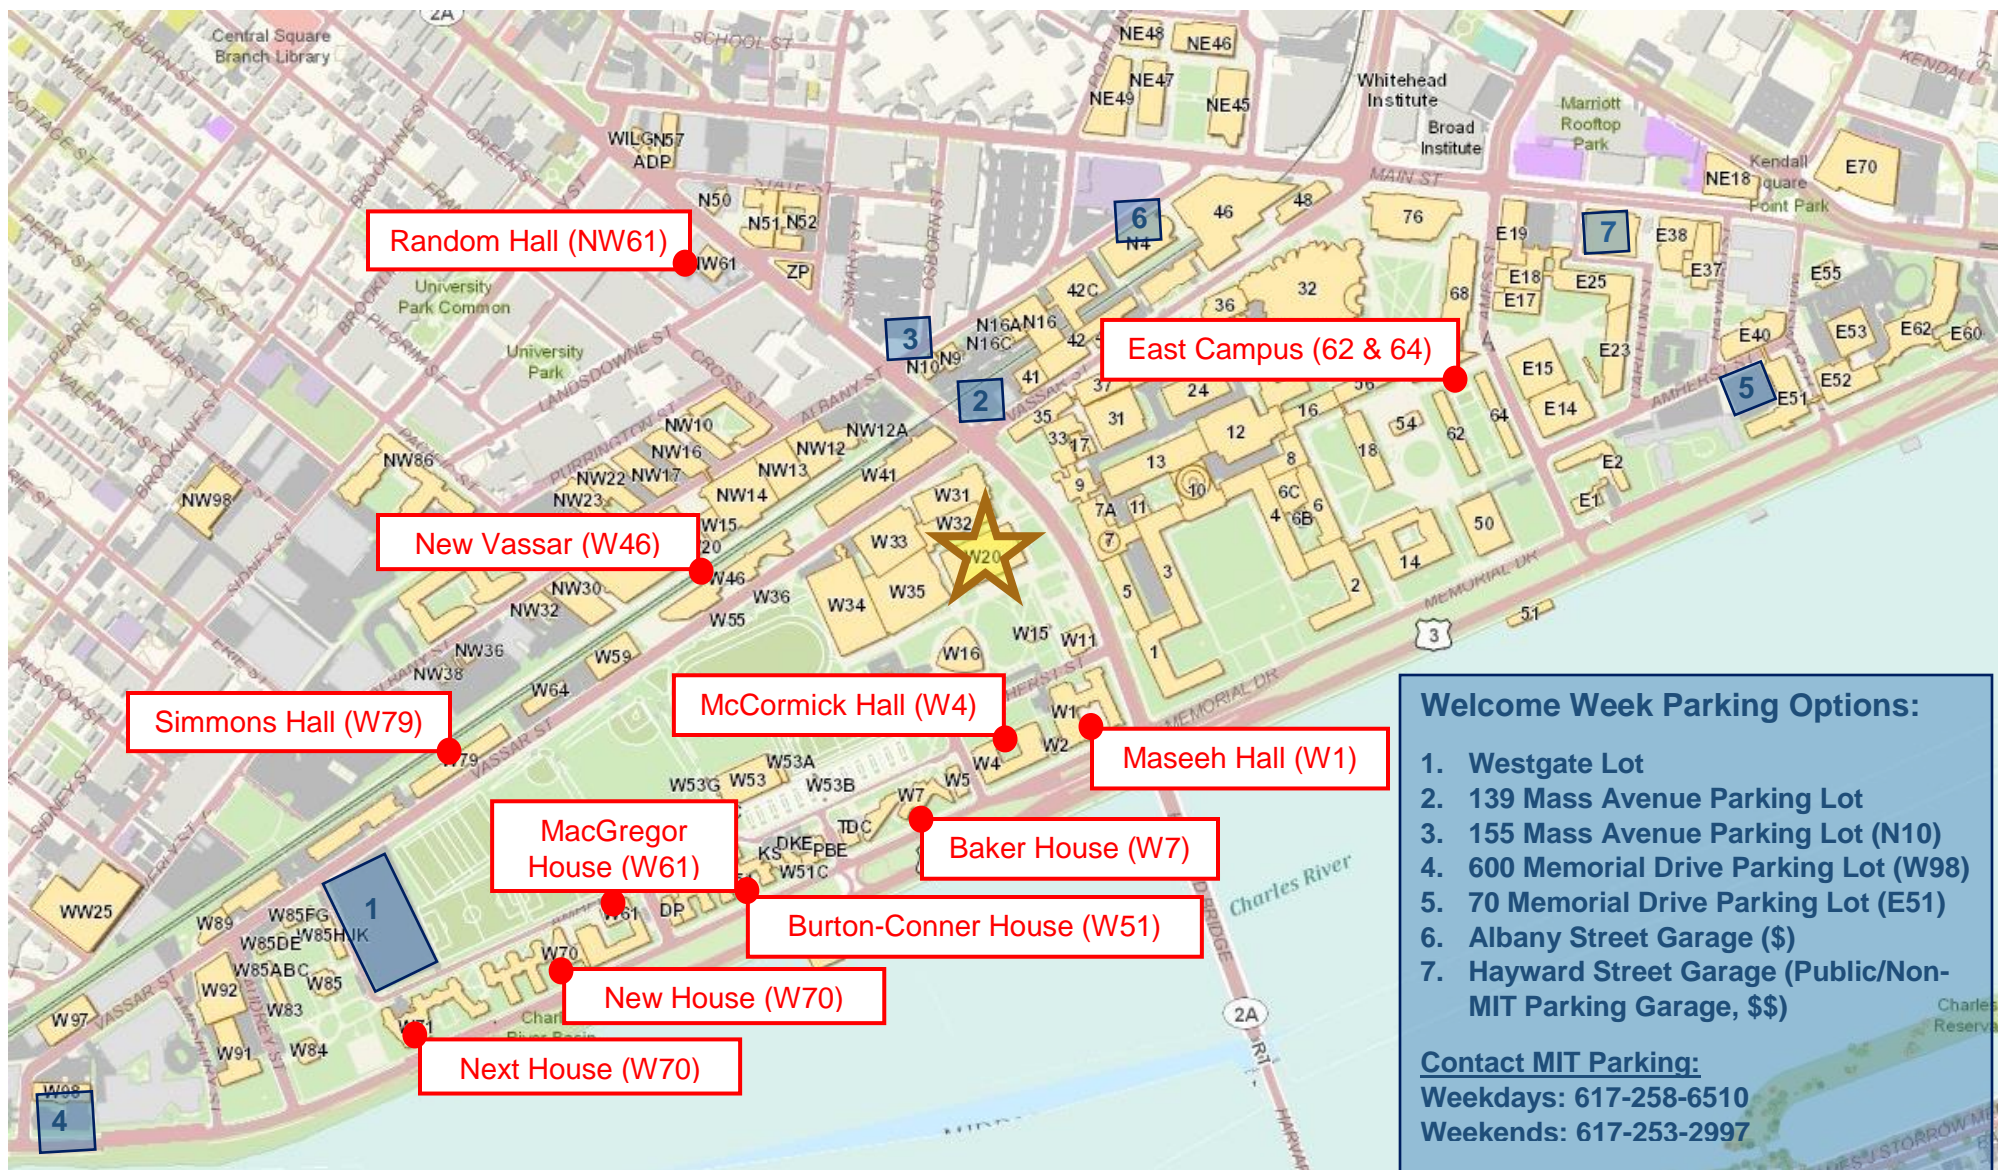

Fall 2022 Welcome Week Parking Map

Welcome Week Parking Options:

1. Westgate Lot
2. 139 Mass Avenue Parking Lot
3. 155 Mass Avenue Parking Lot (N10)
4. 600 Memorial Drive Parking Lot (W98)
5. 70 Memorial Drive Parking Lot (E51)
6. Albany Street Garage (\$)
7. Hayward Street Garage (Public/Non-MIT Parking Garage, \$\$)

Contact MIT Parking:
 Weekdays: 617-258-6510
 Weekends: 617-253-2997

After bringing your belongings to your residence hall, visit the Stratton Student Center (W20) for First-Year Check-In in the Coffeehouse Lounge (3rd Floor). Hours for the Office of the First Year's Check-In can be found at firstyear.mit.edu. The Student Center also has public restrooms and retail dining.

Parking on and around the MIT campus can be difficult, especially with current construction impacts. Thank you for your understanding!
Weekdays (including FPOP Move-in on Aug. 23): Free parking in open lots. If parking is attended, notify attendant of move-in. Parking costs may apply.
Weekends (including First-Year Move-in on Aug. 27–28): Free parking at Westgate Lot, 139 Mass Ave, 155 Mass Ave, 600 Memorial Drive, E51 Lot. Pay-to-park available in parking garages. More parking options can be found at <https://bit.ly/3OQGXT>