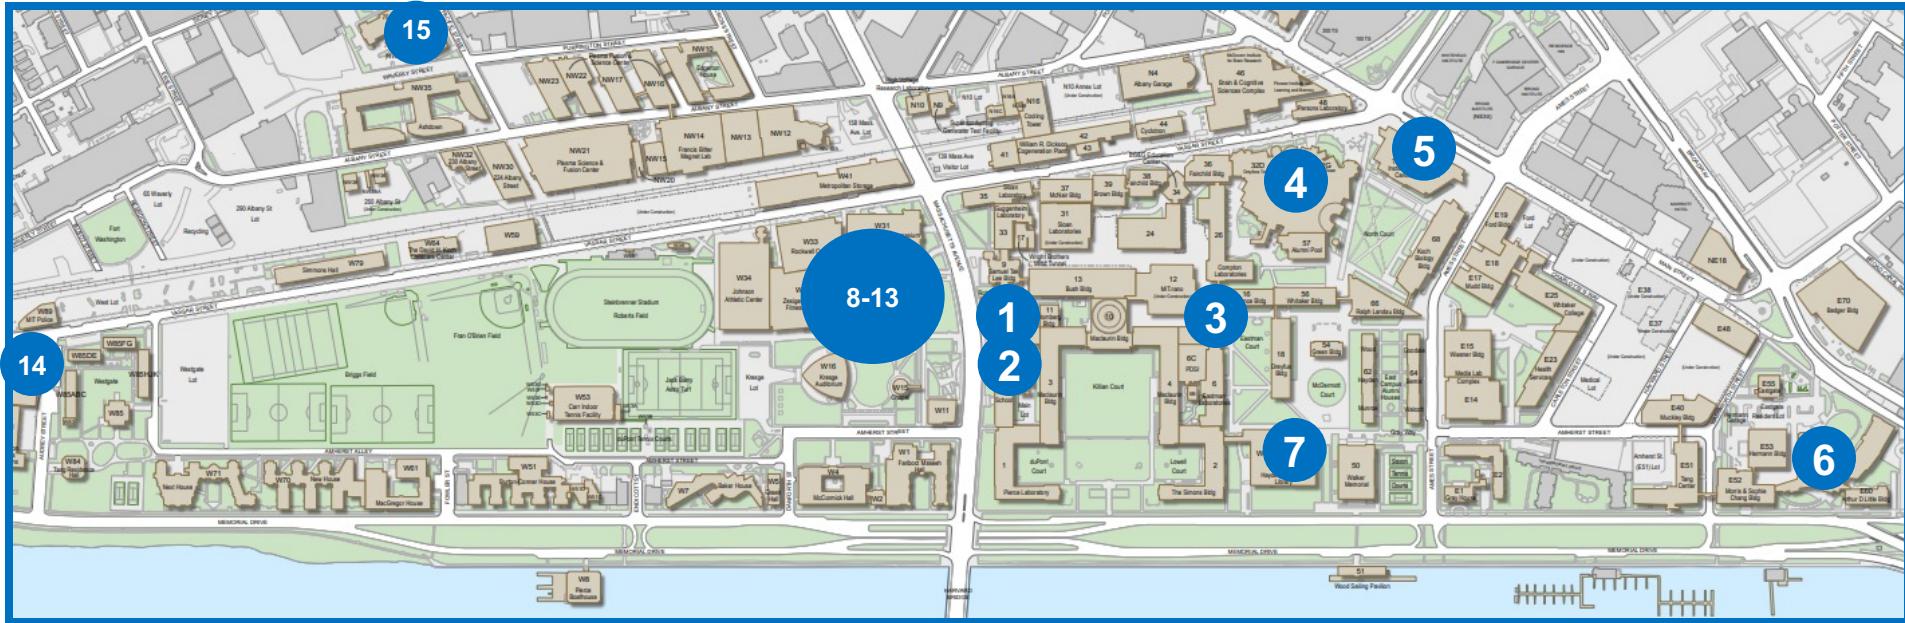

Residential Dining Map

House	Breakfast	Lunch	Dinner	Late Night	Brunch
1. Maseeh Hall	(M-F) 8a to 11a	(M-F) 11a to 3p	(M-Sun) 5p to 9p	(Sun-Thu) 10p to 1a	(S & Sun) 10a to 1p
2. McCormick Hall	(M-F) 8a to 10a		(M-Sun) 5p to 8p		(S & Sun) 10a to 1p
3. Baker House	(M-F) 7a to 10a		(M-Sun) 530p to 830p		(S & Sun) 10a to 1p
4. Next House	(M-F) 8a to 10a		(M-Sun) 530p to 830p		(S & Sun) 10a to 1p
5. Simmons Hall	(M-F) 8a to 10a		(M-Sun) 5p to 8p	(Sun-Thu) 9p to 1a	(S & Sun) 10a to 1p
6. *Vassar	(M-F) 7a-900a Pick		(M-Sun) 5p to 830p		(M-Sun) 930a-230p

Retail Dining Map

Facility	Type	Facility	Type	Facility	Type
1. Bosworth's	Coffee	6. 100 Main St.	Breakfast, Lunch	11. Bibim Box	Lunch, Dinner
2. Steam Cafe	Lunch	7. Hayden Cafe	Coffee, Lunch	12. Carolicious	Lunch, Dinner
3. Café 4	Breakfast, Lunch	8. Anna's Taqueria	All Day	13. Las Palmas	Lunch, Dinner
4. Forbes Café	Breakfast, Lunch	9. Cambridge Grill	Lunch, Dinner, Late	14. Sebastian's	Lunch
5. Koch Cafe	Breakfast, Lunch	10. Dunkin	All Day, Coffee	15. Pacific St. Cafe	Breakfast, lunch