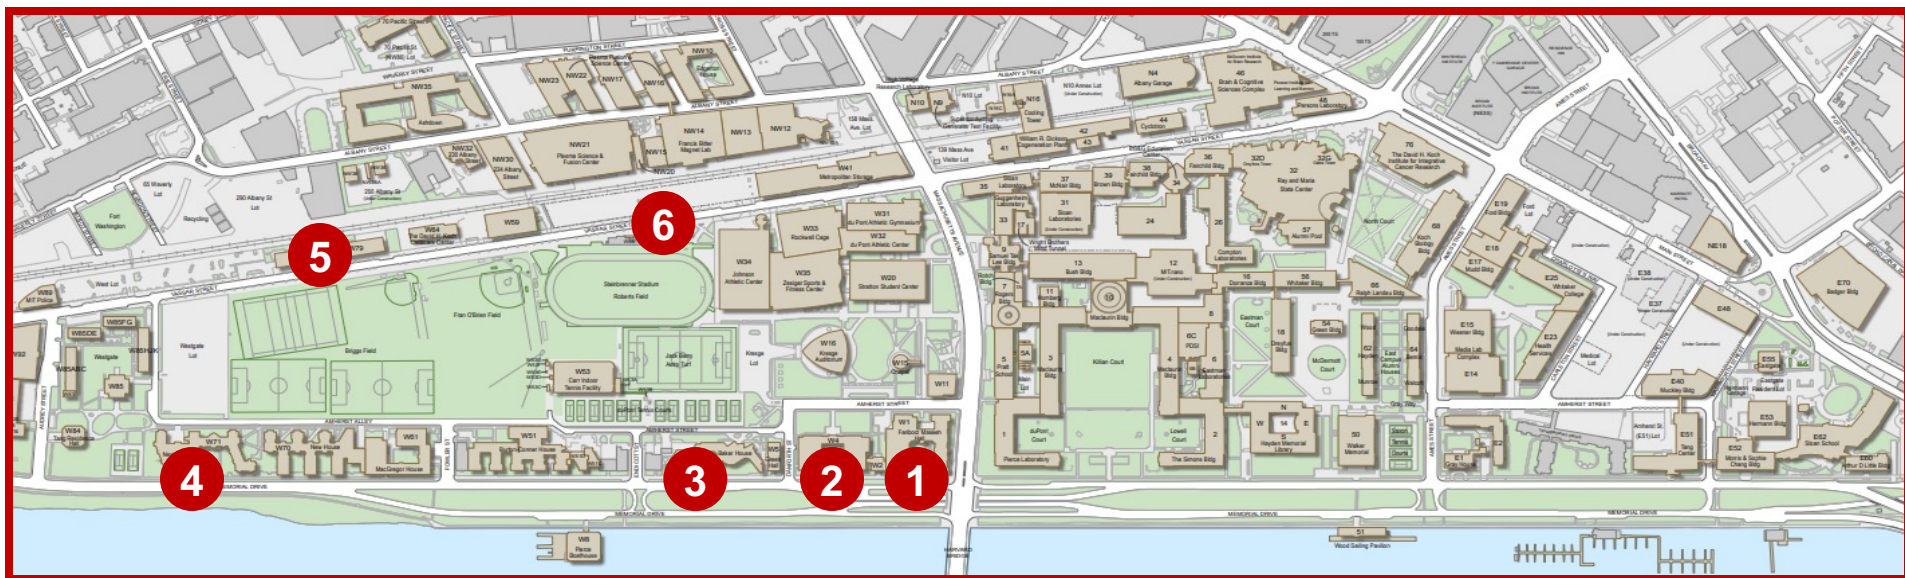

Residential Dining Map

House	Breakfast	Lunch	Dinner	Late Night	Brunch
1. Maseeh Hall	(M-F) 8a to 11a	(M-F) 11a to 3p	(M-Sun) 5p to 9p	(Sun-Thu) 10p to 1a	(S & Sun) 10a to 1p
2. McCormick Hall	(M-F) 8a to 10a		(M-Sun) 5p to 8p		(S & Sun) 10a to 1p
3. Baker House	(M-F) 7a to 10a		(M-Sun) 530p to 830p		(S & Sun) 10a to 1p
4. Next House	(M-F) 8a to 10a		(M-Sun) 530p to 830p		(S & Sun) 10a to 1p
5. Simmons Hall	(M-F) 8a to 10a		(M-Sun) 5p to 8p	(Sun-Thu) 9p to 1a	(S & Sun) 10a to 1p
6. *Vassar	(M-F) 7a-900a Pick		(M-Sun) 5p to 830p		(M-Sun) 930a-230p

Retail Dining Map

Facility	Type	Facility	Type	Facility	Type
1. Bosworth's	Coffee	6. 100 Main St.	Breakfast, Lunch	11. Bibim Box	Lunch, Dinner
2. Steam Cafe	Lunch	7. Hayden Cafe	Coffee, Lunch	12. Carolicious	Lunch, Dinner
3. Café 4	Breakfast, Lunch	8. Anna's Taqueria	All Day	13. Las Palmas	Lunch, Dinner
4. Forbes Café	Breakfast, Lunch	9. Cambridge Grill	Lunch, Dinner, Late	14. Sebastian's	Lunch
5. Koch Cafe	Breakfast, Lunch	10. Dunkin	All Day, Coffee	15. Pacific St. Cafe	Breakfast, lunch