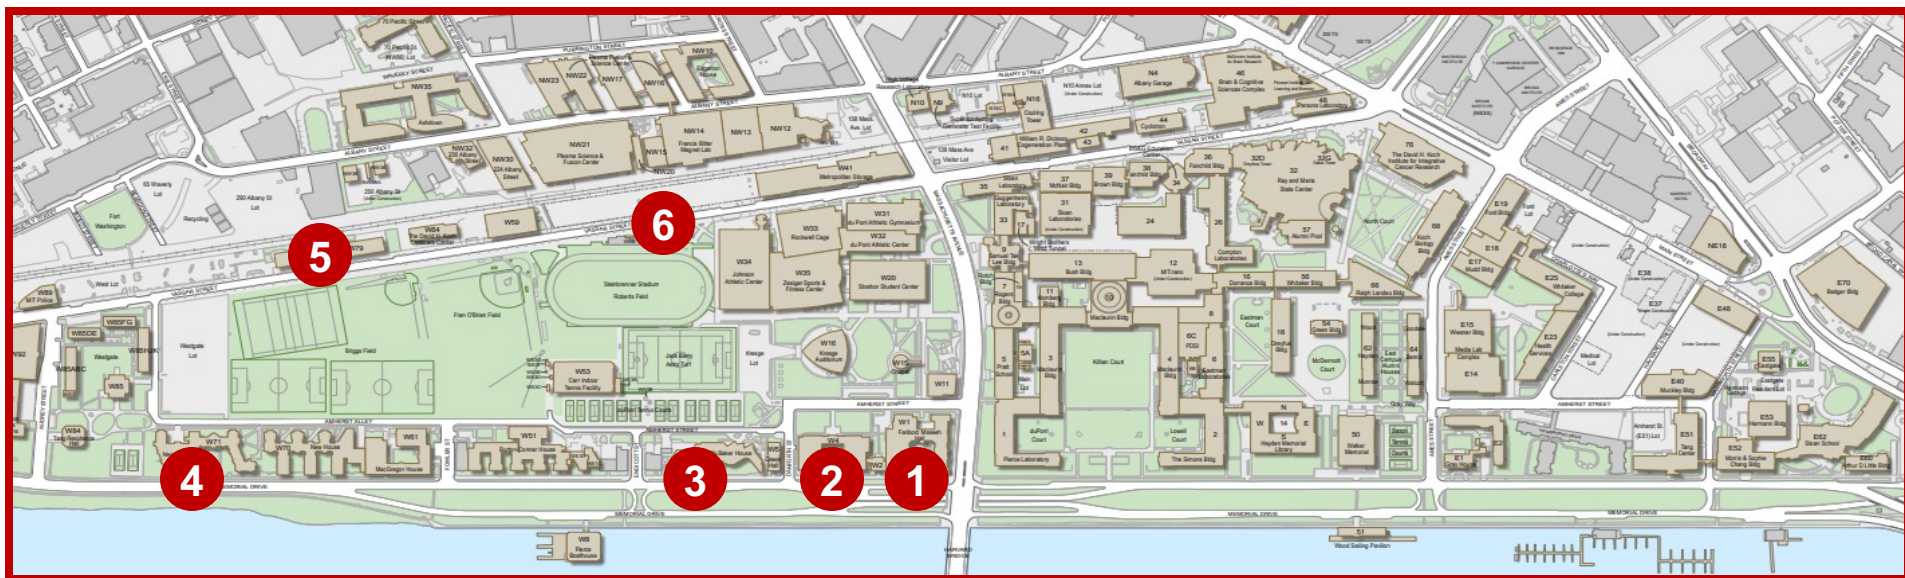

Residential Dining Map

House	Breakfast	Lunch	Dinner	Late Night	Brunch
1. Maseeh Hall	(M-F) 8a to 11a	(M-F) 11a to 3p	(M-Sun) 5p to 9p	(Sun-Thu) 10p to 1a	(S & Sun) 10a to 1p
2. McCormick Hall	(M-F) 8a to 10a		(M-Sun) 5p to 8p		(S & Sun) 10a to 1p
3. Baker House	(M-F) 7a to 10a		(M-Sun) 530p to 830p		(S & Sun) 10a to 1p
4. Next House	(M-F) 8a to 10a		(M-Sun) 530p to 830p		(S & Sun) 10a to 1p
5. Simmons Hall	(M-F) 8a to 10a		(M-Sun) 5p to 8p	(Sun-Thu) 9p to 1a	(S & Sun) 10a to 1p
6. *Vassar	(M-F) 7a-900a Pick		(M-Sun) 5p to 830p		(M-Sun) 930a-230p

Retail Dining Map

Facility	Type	Facility	Type	Facility	Type
1. Bosworth's	Coffee, Bakery	6. 100 Main St.	Breakfast, Lunch	11. Bibim Box	Lunch, Dinner
2. Steam Cafe	Lunch	7. Hayden Cafe	Coffee, Lunch	12. Carolicious	Lunch, Dinner
3. Café 4	Breakfast, Lunch	8. TBD	TBD	13. Las Palmas	Lunch, Dinner
4. Forbes Café	Breakfast, Lunch	9. Cambridge Grill	Lunch, Dinner	14. Sebastian's	Lunch
5. Koch Cafe	Breakfast, Lunch	10. Dunkin	All Day, Coffee	15. Pacific St. Cafe	Breakfast, lunch