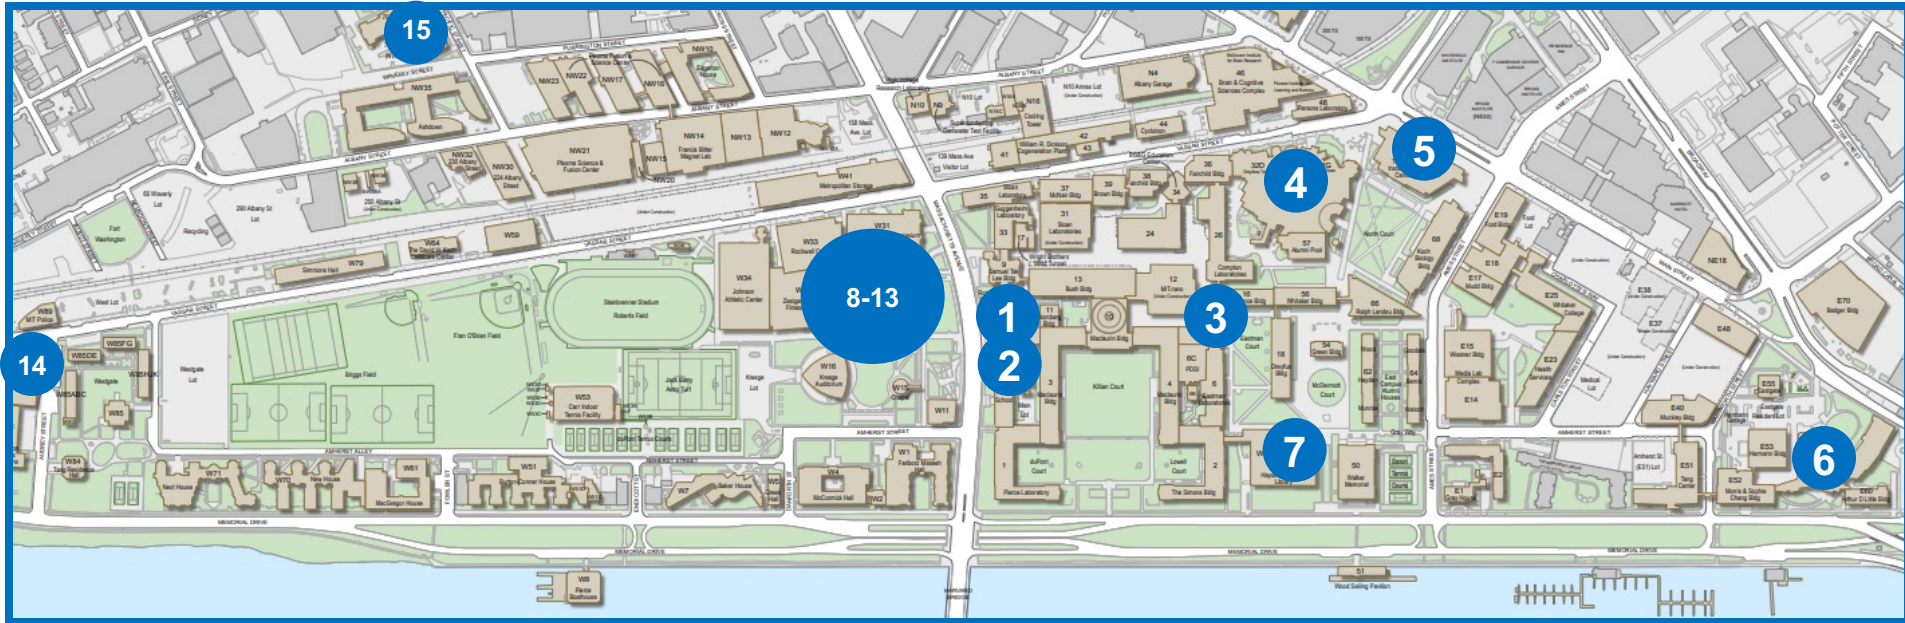

Residential Dining Map

House	Breakfast	Lunch	Dinner	Late Night	Brunch
1. Maseeh Hall	(M-F) 8a to 11a	(M-F) 11a to 3p	(M-Sun) 5p to 9p	(Sun-Thu) 10p to 1a	(S & Sun) 10a to 1p
2. McCormick Hall	(M-F) 8a to 10a		(M-Sun) 5p to 8p		(S & Sun) 10a to 1p
3. Baker House	(M-F) 7a to 10a		(M-Sun) 530p to 830p		(S & Sun) 10a to 1p
4. Next House	(M-F) 8a to 10a		(M-Sun) 530p to 830p		(S & Sun) 10a to 1p
5. Simmons Hall	(M-F) 8a to 10a		(M-Sun) 5p to 8p	(Sun-Thu) 9p to 1a	(S & Sun) 10a to 1p
6. *Vassar	(M-F) 7a-900a Pick		(M-Sun) 5p to 830p		(M-Sun) 930a-230p

Retail Dining Map

Facility	Type	Facility	Type	Facility	Type
1. Bosworth's	Coffee, Bakery	6. 100 Main St.	Breakfast, Lunch	11. Bibim Box	Lunch, Dinner
2. Steam Cafe	Lunch	7. Hayden Cafe	Coffee, Lunch	12. Carolicious	Lunch, Dinner
3. Café 4	Breakfast, Lunch	8. TBD	TBD	13. Las Palmas	Lunch, Dinner
4. Forbes Café	Breakfast, Lunch	9. Cambridge Grill	Lunch, Dinner	14. Sebastian's	Lunch
5. Koch Cafe	Breakfast, Lunch	10. Dunkin	All Day, Coffee	15. Pacific St. Cafe	Breakfast, lunch